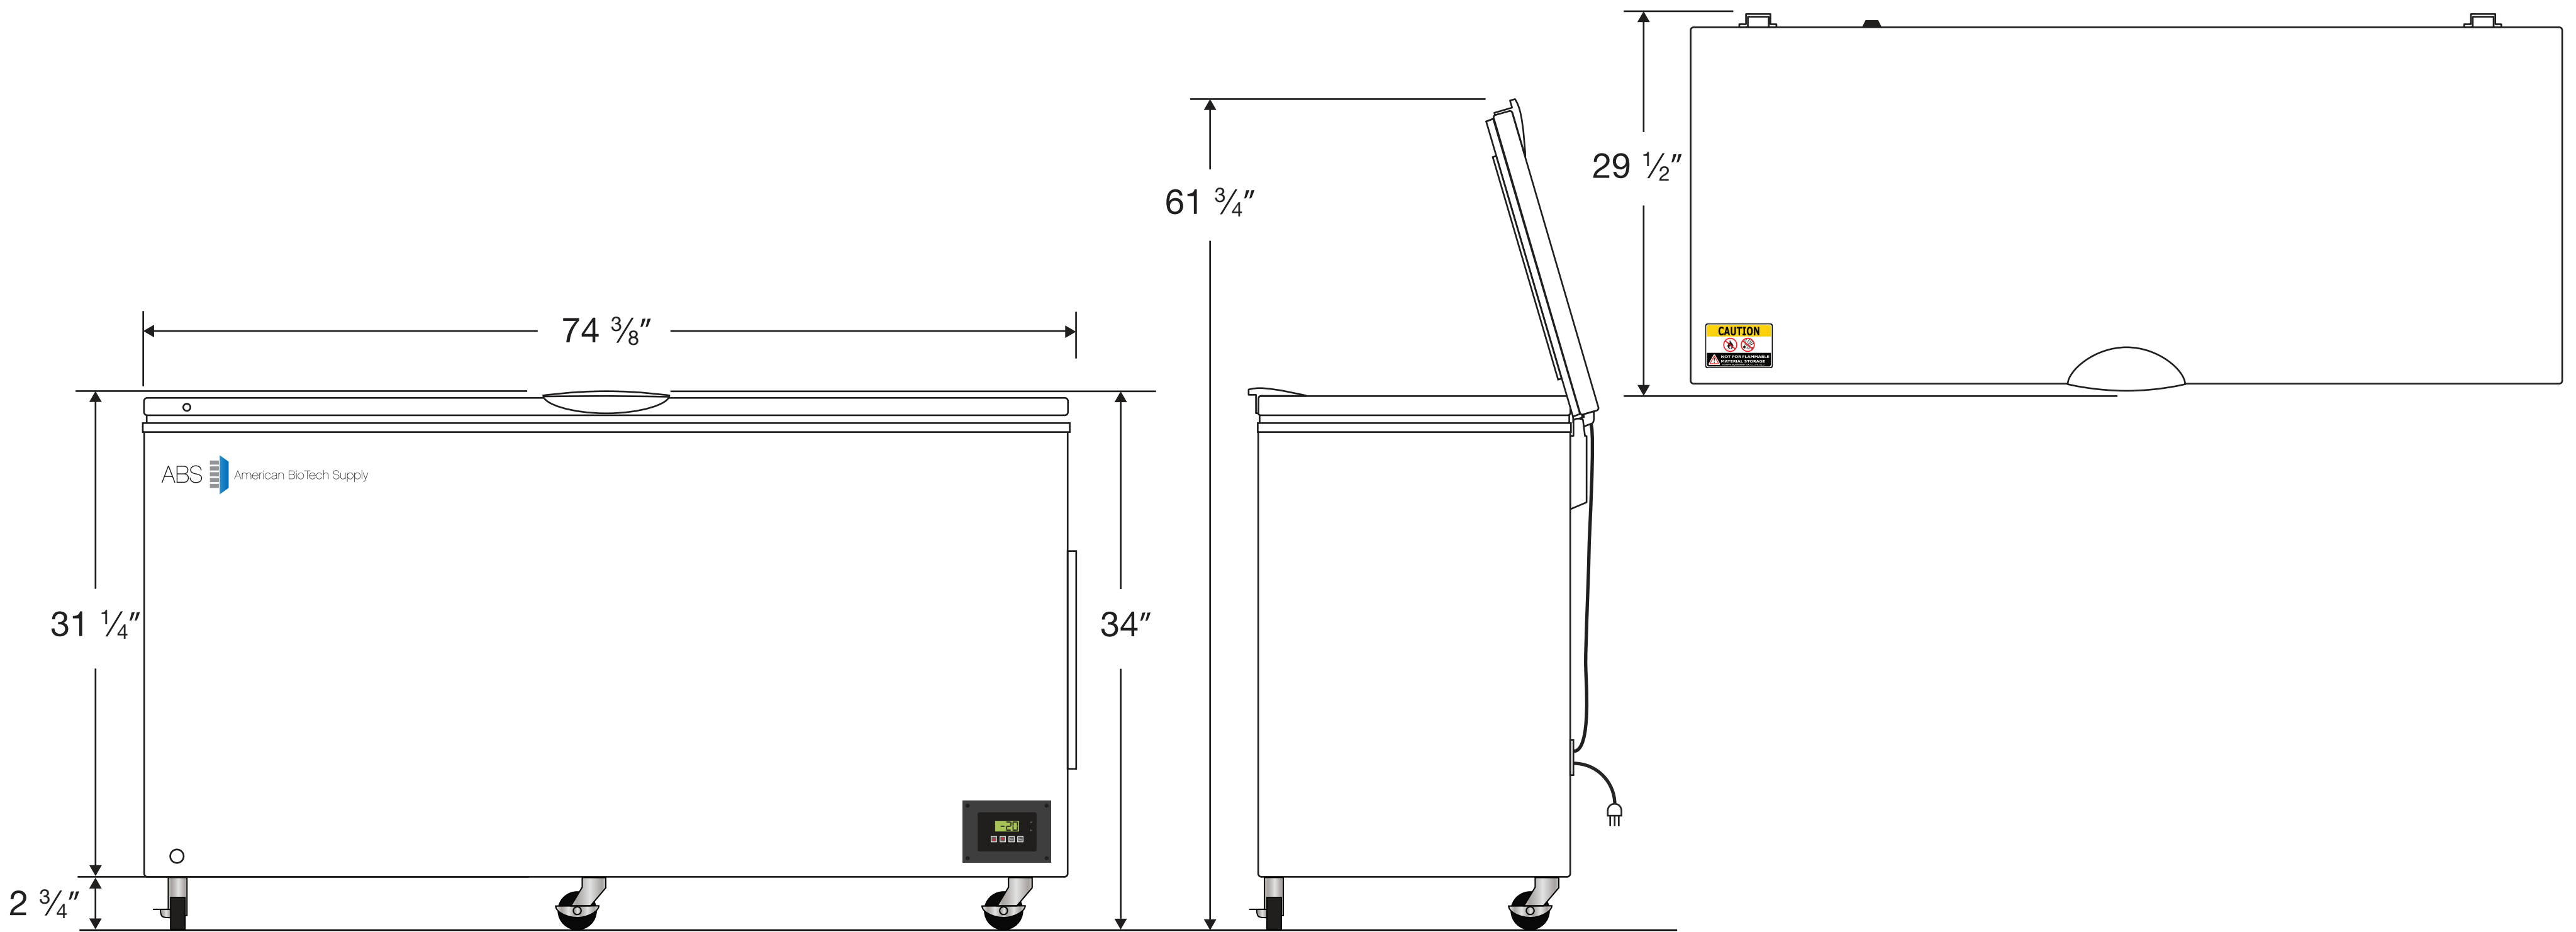

Front View

Side View

Top View

 115VAC/60Hz/1PH
NEMA-5-15P

Cu. Ft	Defrost	Door	Int Door	Shelves	W"	D"	H"	Refrigerant	H.P.	Amps	Weight
20	Manual	1 Solid	0	2 Baskets	$74 \frac{3}{8}$	$29 \frac{1}{2}$	34	R134a	$\frac{1}{4}$	5	181 lbs.